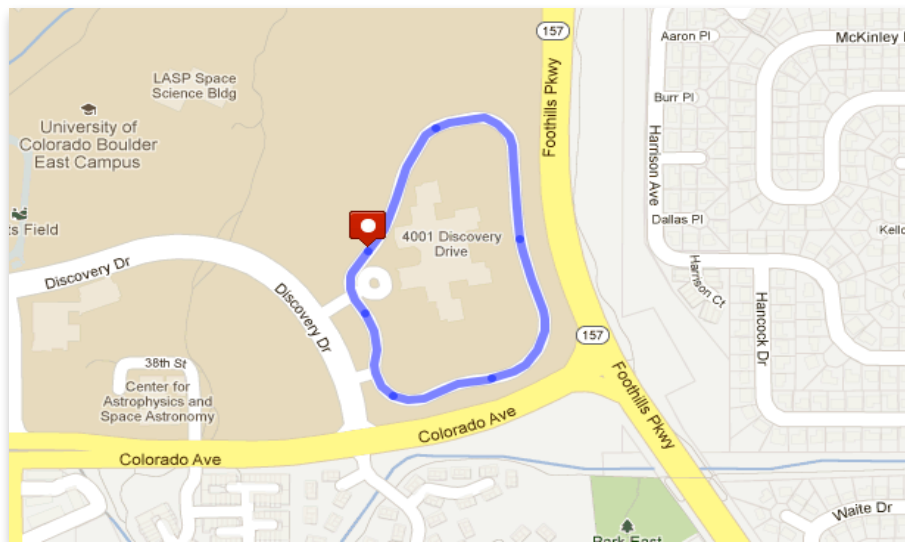

REGISTRATION: Online registration (FOR BRAC CATEGORIES ONLY) will be at www.prerace.com. Online registration opens on Mar 21st and will close on March 28th at 9:00pm. Juniors 15–18 race free in category. For collegiate racers doing 2 races, the second race will be \$15. Day of registration will take place at the registration tent near the start. Race day registration will incur a fee of \$5.00. Registration begins at 6:45 am and will close **40 minutes** before the start of each category. USAC 1-Day licenses (\$10) only available for SW 4 and Juniors on race site.

Prizes: \$250 top 3 places in BRAC Men Pro/1/2. \$250 top 3 in BRAC Women 1/2/3. All other categories receive merchandise 3 deep. No single category payout will exceed \$499.

Course: This classic 0.63 mile loop in Boulder, CO, is a flat course with wide sweeping corners and a 150 meter drag race to the finish. Bring your sprinting legs! Maximum elevation of 5,266 ft.

3891 Discovery Drive
University of Colorado Boulder East Campus, Boulder, CO 80303

DIRECTIONS: Ride your bikes! Cars take Foothills to Colorado and follow signs to parking on your right.

ACCOMODATIONS: There are multiple hotels located in Boulder near campus and limited host housing is available upon request.